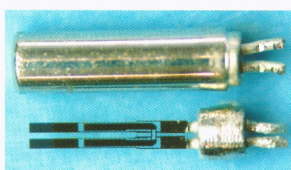

The development of the following parts have contributed to the growth of watch industry.

Nowadays, those technologies are commonly used for analogue quartz movements in all over the world.

Tuning-fork type crystal resonator